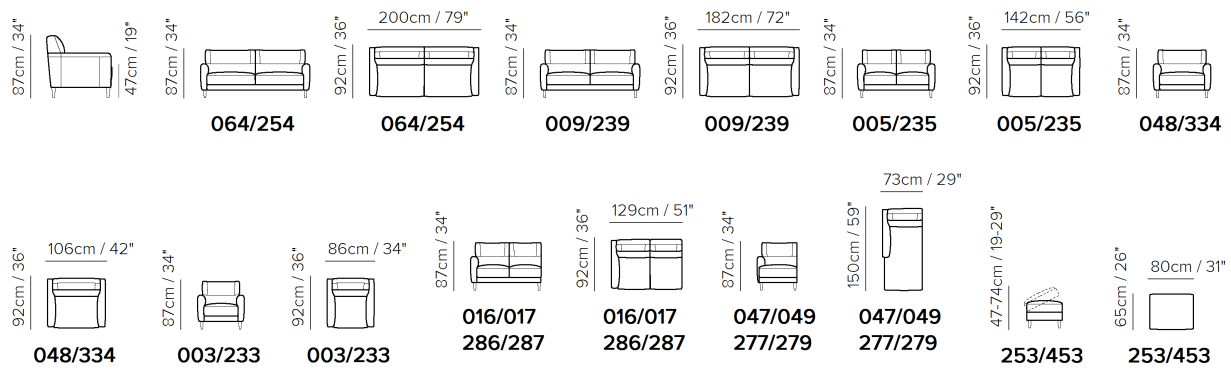

U299

SCHEMATICS

COMPOSITION EXAMPLES