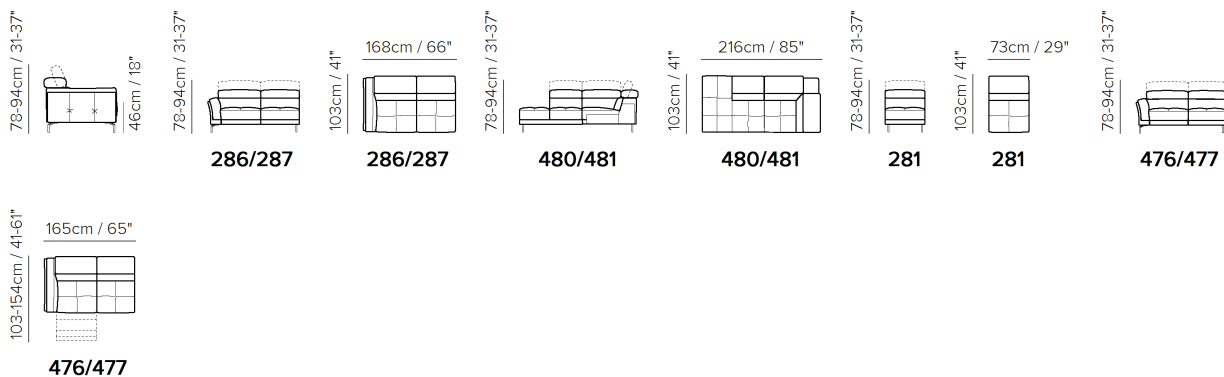

U239

SCHEMATICS

COMPOSITION EXAMPLES